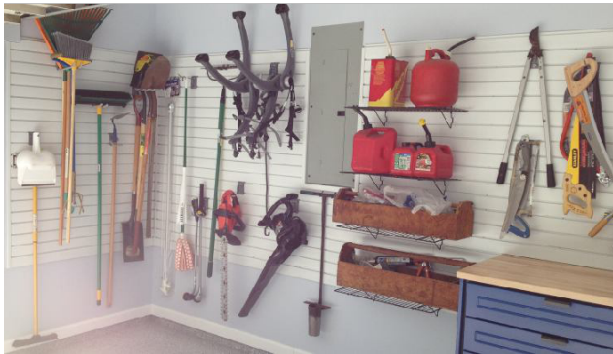

Slatwall

Get your things off the floor so you can keep your garage organized!

Organize:

- Kids' Toys
- Yard Tools
- Sports Equipment
- Tools
- And Much More

Banner Garage

Looking for a simple, affordable solution for storing bicycles, sports equipment, lawn & garden tools, or any variety of other items?

Then slat wall panels and accessories may be a perfect fit for you. Whether you want to use it as a standalone storage system or add it to a complete solution that includes garage cabinets; slat wall can be a great option for storing your stuff.