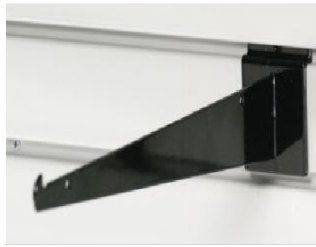

HSFRH—Fishing Rod Holder

Banner Garage

Specialty Items (cont.)

HSTAH—Tennis Accessory Holder

HSSDHB—Screw Driver Rack

HSSTRB—Tool Rack

HSB09TOB—4, 5, 6, & 9 Count Tilt Out Bins

HLSLB3426B—34" x 26" Mesh Basket

HSPUBG—Gray Utility Bin

HSHBR—Horizontal Bike Holder

Banner Garage

Shelving & Baskets

HSS12SBB—12" Shelf Bracket

HSS1236-SHLF

HSS1248-SHLF

HSS1324B—13 x 14 Shoe Rack