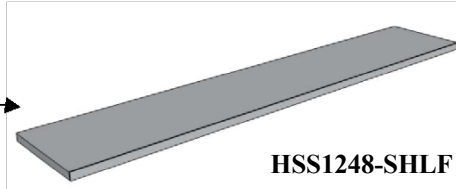

HSFRH—Fishing Rod Holder

Banner Garage

Specialty Items (cont.)

HSTAH—Tennis Accessory Holder

HSSDHB—Screw Driver Rack

HSSTRB—Tool Rack

HSB09TOB—4, 5, 6, & 9 Count Tilt Out Bins

HLSLB3426B—34" x 26" Mesh Basket

HSPUBG—Gray Utility Bin

HSHBR—Horizontal Bike Holder

Banner Garage

Shelving & Baskets

HSS12SBB—12" Shelf Bracket

HSS1236-SHLF

HSS1248-SHLF

HSS1324B—13 x 14 Shoe Rack